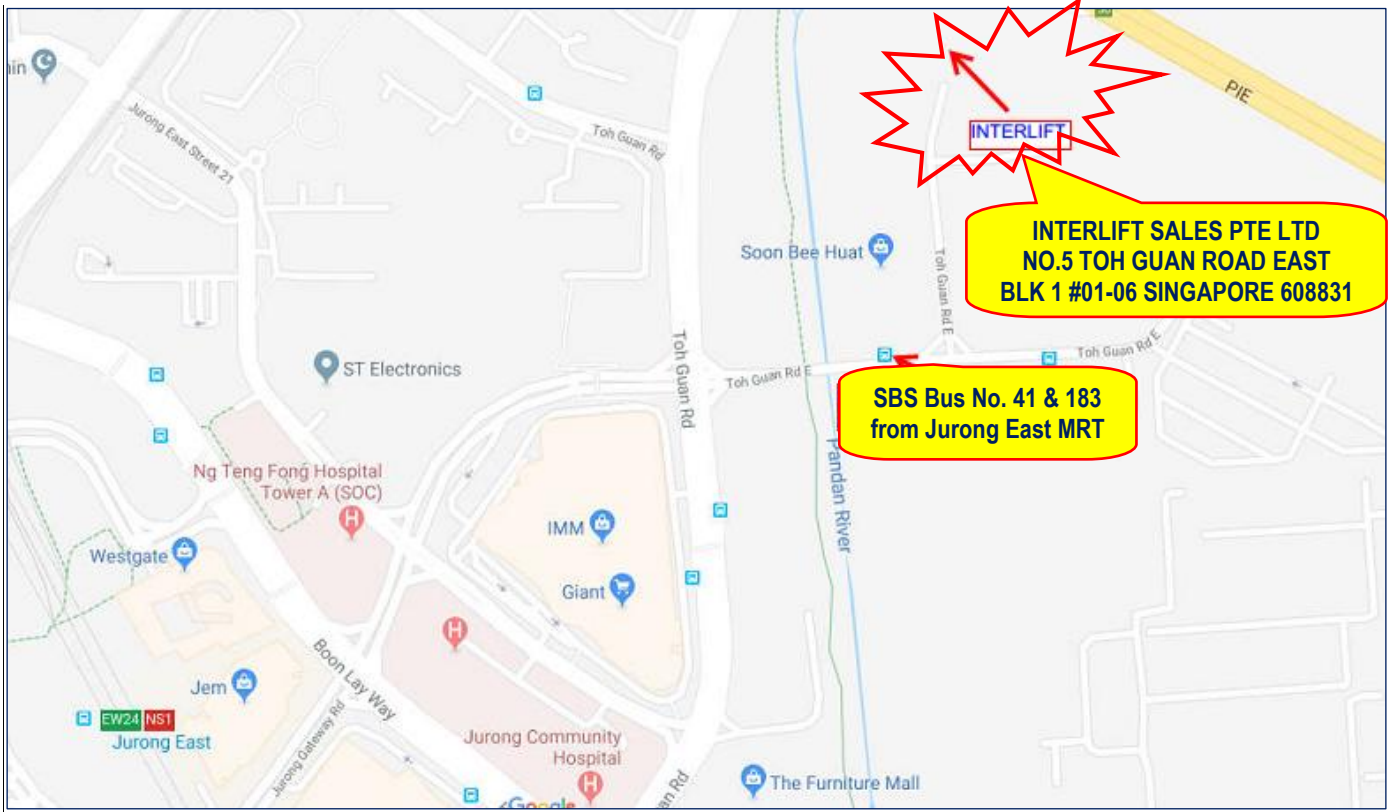

## LOCATION ROUTE TO INTERLIFT SALES PTE LTD - TRAINING CENTRE

Photo 1 : Search Google for our location Postal code is **"SINGAPORE 608831"**

Photo #2 : Location for **"No. 5, Toh Guan Road East S608831"**