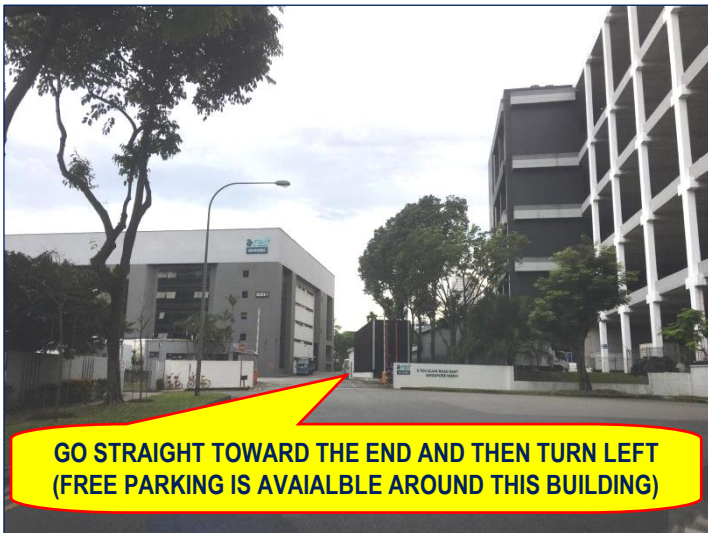

## LOCATION ROUTE TO INTERLIFT SALES PTE LTD - TRAINING CENTRE

Photo 1 : Search Google for our location Postal code is **"SINGAPORE 608831"**

Photo #2 : Location for **"No. 5, Toh Guan Road East S608831"**

Photo #3 : After **"LEFT-HAND TURN"** this is our Training Centre